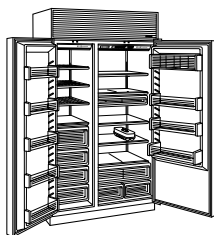

600 series

Built-in Refrigeration

632 REFRIGERATOR/FREEZER

Overall Size: H 84" W 48" D 24"
Minimum Height Required: 82 $\frac{7}{8}$ "
Door Swing Clearance: 29 $\frac{1}{4}$ "
Refrigerator Door: H 67 $\frac{11}{16}$ " W 27 $\frac{11}{16}$ " (Framed)
Freezer Door: H 67 $\frac{11}{16}$ " W 17 $\frac{15}{16}$ " (Framed)
Refrigerator Door: H 68" W 28" (Overlay**)
Freezer Door: H 68" W 18 $\frac{1}{4}$ " (Overlay**)
Panel Grille: H 10 $\frac{1}{4}$ " W 46 $\frac{7}{16}$ " (Overlay**)
Energy Usage: 679 kwh/\$57/annually*

STORAGE INFORMATION REFRIGERATOR

18.9 cu.ft. of Storage
4 Adjustable Glass Shelves
1 Stationary Glass Shelf
1 High Humidity Compartment with Dividers
2 Storage Drawers
1 Adjustable Utility Basket
3 Adjustable Door Shelves
1 Adjustable Dairy Compartment
1 Egg Container

FREEZER

9.8 cu.ft. of Storage
3 Adjustable Wire Shelves
1 Stationary Metal Shelf
3 Drawers
5 Adjustable Door Shelves
Ice Maker with Storage Drawer

CRATED WEIGHT

582 pounds (Framed/Overlay**)
630 pounds (Stainless Steel)